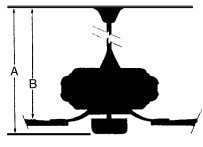

Image File Name: F477L-ORB.jpg

MEASUREMENTS

Blade Finish:				Reversible Blades:	No
Blade Material:				Slope:	Yes
ABS				Hanging Weight:	28.13
Blade Sweep:	No. of Blades:	Blade Pitch:			
58"	3	14 degrees			
Downrod 1:	Downrod 1 Outside Dia:	Downrod 2:	Downrod 2 Outside Dia:		
6	.75				
Ceiling to Lowest Point: (Dim A)	Ceiling to Blade (Dim B)	Lead Wire:	Motor Size:		
18.5	15.5	80"	188x22mm		